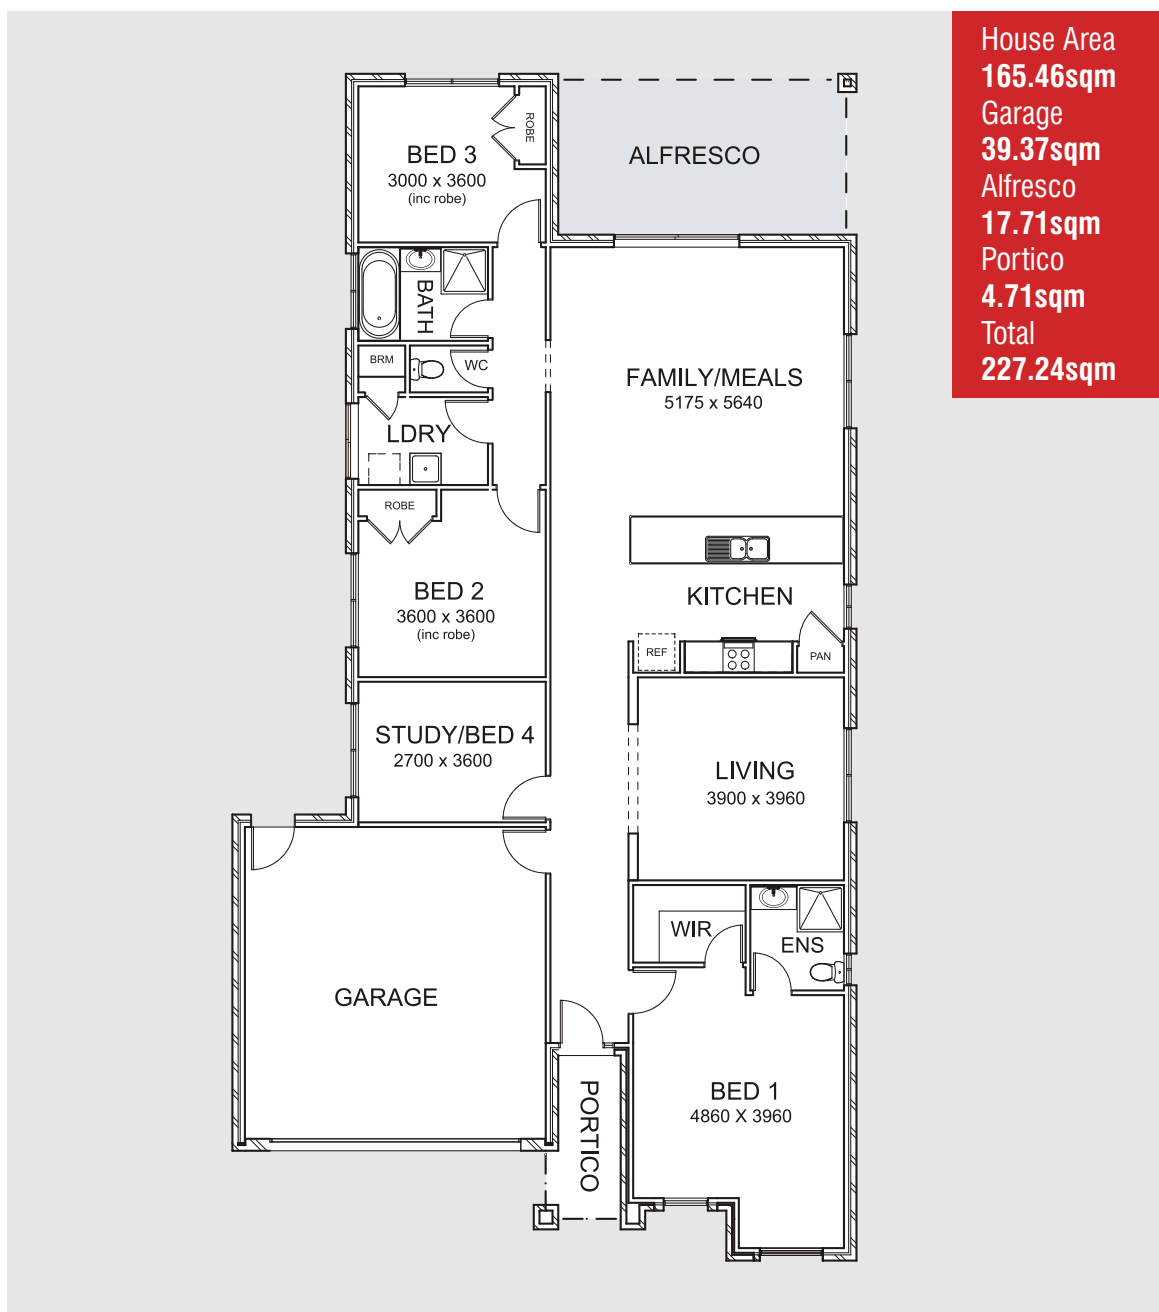

homes-victoria

This home includes:

- Alfresco Area
- 4 Bedrooms
- 2 Bathrooms
- Office/Study
- Double Garage
- Remote Sectional Door
- Convenient Entry from Garage
- Paved Driveway & Pathway

borunswick

Serenity projects